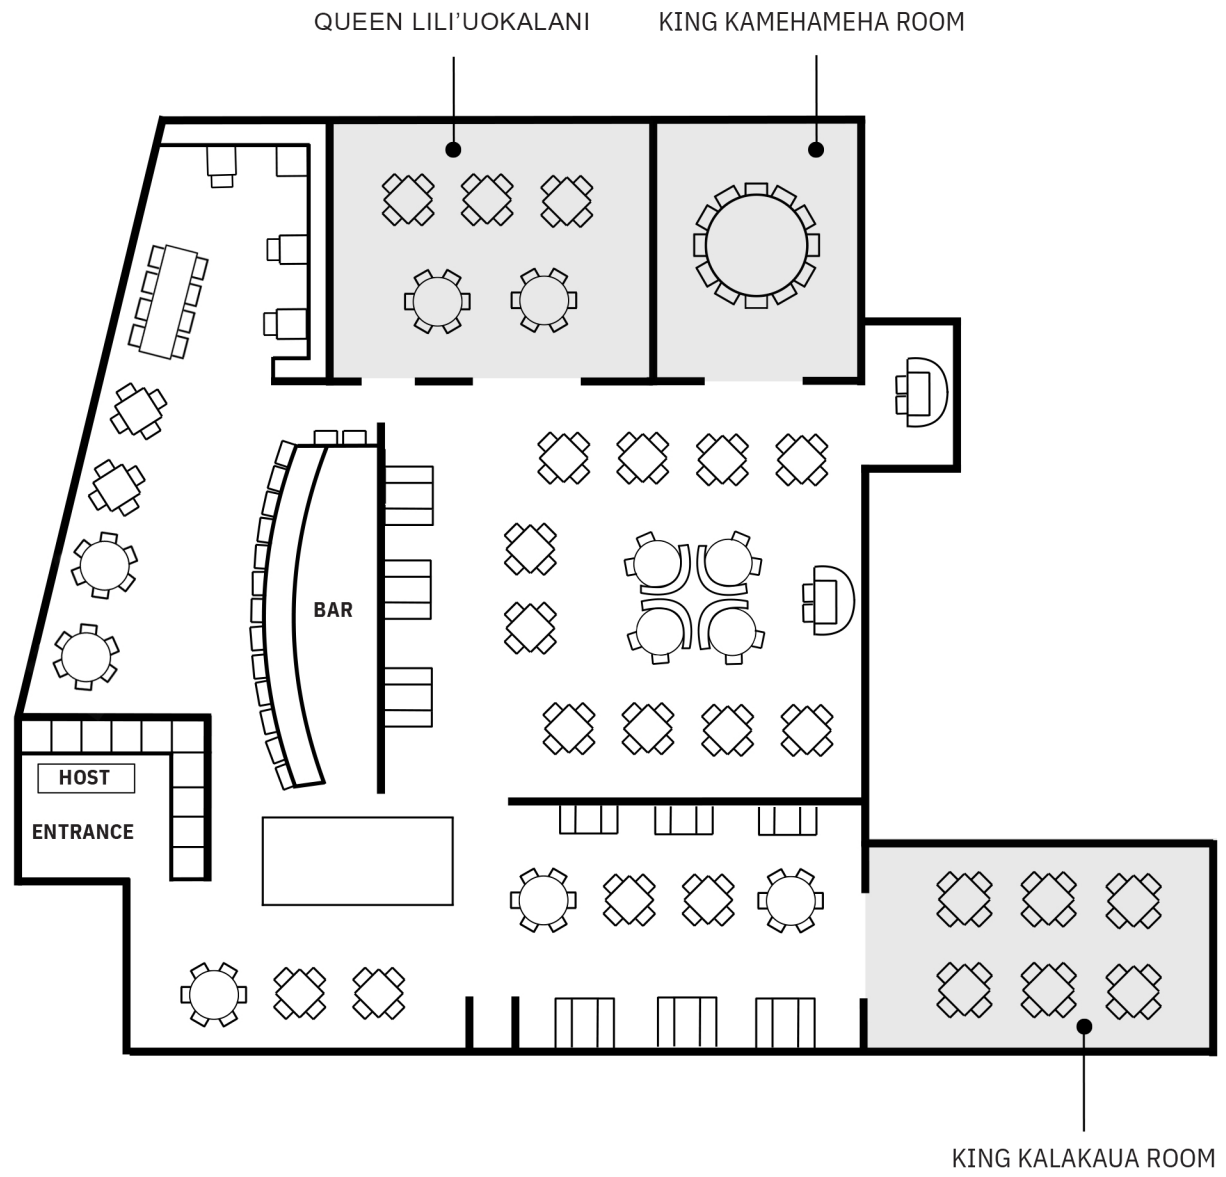

# Private Dining Capacities

THE  
**CAPITAL**  
G · R · I · L · L · E

Honolulu

ROOM	GUESTS	A/V
QUEEN LILI'UOKALANI	24	YES
KING KAMEHAMEHA ROOM	12	YES
KING KALAKAUA ROOM	36	YES

Other table configurations available upon request.